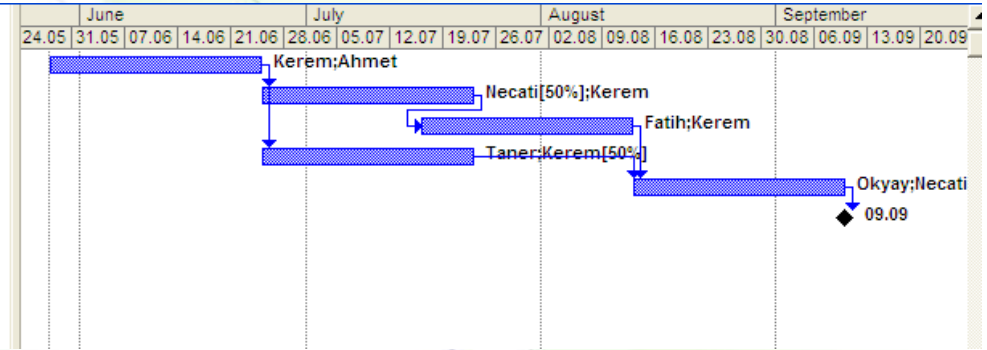

KAYNAK DENGEME

Task Name	Duration	Start	Finish	Work	Predecessors	Resource Names
A	20 days	Fri 28.05.10	Thu 24.06.10	320 hrs		Kerem;Ahmet
B	20 days	Fri 25.06.10	Thu 22.07.10	240 hrs	1	Necati[50%];Kerem
C	20 days	Fri 16.07.10	Thu 12.08.10	320 hrs	2FS-5 days	Fatih;Kerem
D	20 days	Fri 25.06.10	Thu 22.07.10	240 hrs	1	Taner;Kerem[50%]
E	20 days	Fri 13.08.10	Thu 09.09.10	480 hrs	3;4	Okyay;Necati;Kerem
F	0 days	Thu 09.09.10	Thu 09.09.10	0 hrs	5	Ahmet

Resource Name	Work	Details	June					July					August				September	
			24.05	31.05	07.06	14.06	21.06	28.06	05.07	12.07	19.07	26.07	02.08	09.08	16.08	23.08	30.08	06.09
<input checked="" type="checkbox"/> Kerem	720 hrs	Work	8h	40h	40h	40h	44h	60h	60h	68h	88h	40h	40h	40h	40h	40h	40h	32h
A	160 hrs	Work	8h	40h	40h	40h	32h											
B	160 hrs	Work					8h	40h	40h	40h	32h							
C	160 hrs	Work							8h	40h	40h	40h	32h					
D	80 hrs	Work					4h	20h	20h	20h	16h							
E	160 hrs	Work												8h	40h	40h	40h	32h
<input checked="" type="checkbox"/> Necati	240 hrs	Work					4h	20h	20h	20h	16h			8h	40h	40h	40h	32h
B	80 hrs	Work					4h	20h	20h	20h	16h							
E	160 hrs	Work												8h	40h	40h	40h	32h
<input checked="" type="checkbox"/> Fatih	160 hrs	Work							8h	40h	40h	40h	32h					
C	160 hrs	Work							8h	40h	40h	40h	32h					
<input checked="" type="checkbox"/> Taner	160 hrs	Work					8h	40h	40h	40h	32h							
D	160 hrs	Work					8h	40h	40h	40h	32h							
<input checked="" type="checkbox"/> Okyay	160 hrs	Work												8h	40h	40h	40h	32h
E	160 hrs	Work												8h	40h	40h	40h	32h
<input checked="" type="checkbox"/> Ahmet	160 hrs	Work	8h	40h	40h	40h	32h											0h
A	160 hrs	Work	8h	40h	40h	40h	32h											0h
F	0 hrs	Work																0h
		Work																0h